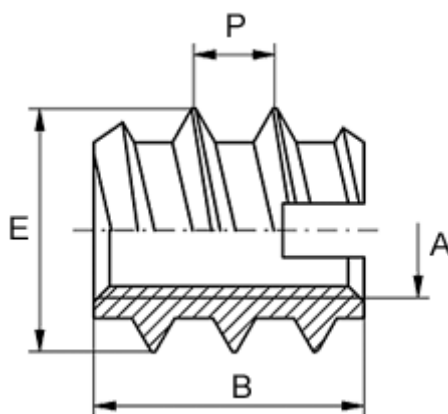

Article number: 12309000120800
Description: KLEE-coil 309 000 120.800
M12 Brass

Measures

| | |
|--|----------------|
| Female thread A | = M12 |
| Length B | = 26 |
| Male thread E | = 19.0 |
| Min hole depth | = 30 |
| Recommended bore diameter (plastic/hard wood) | = 15.6 to 15.8 |
| Recommended bore diameter, soft wood (largest) | = 15.0 |
| Thread pitch P | = 5.0 |